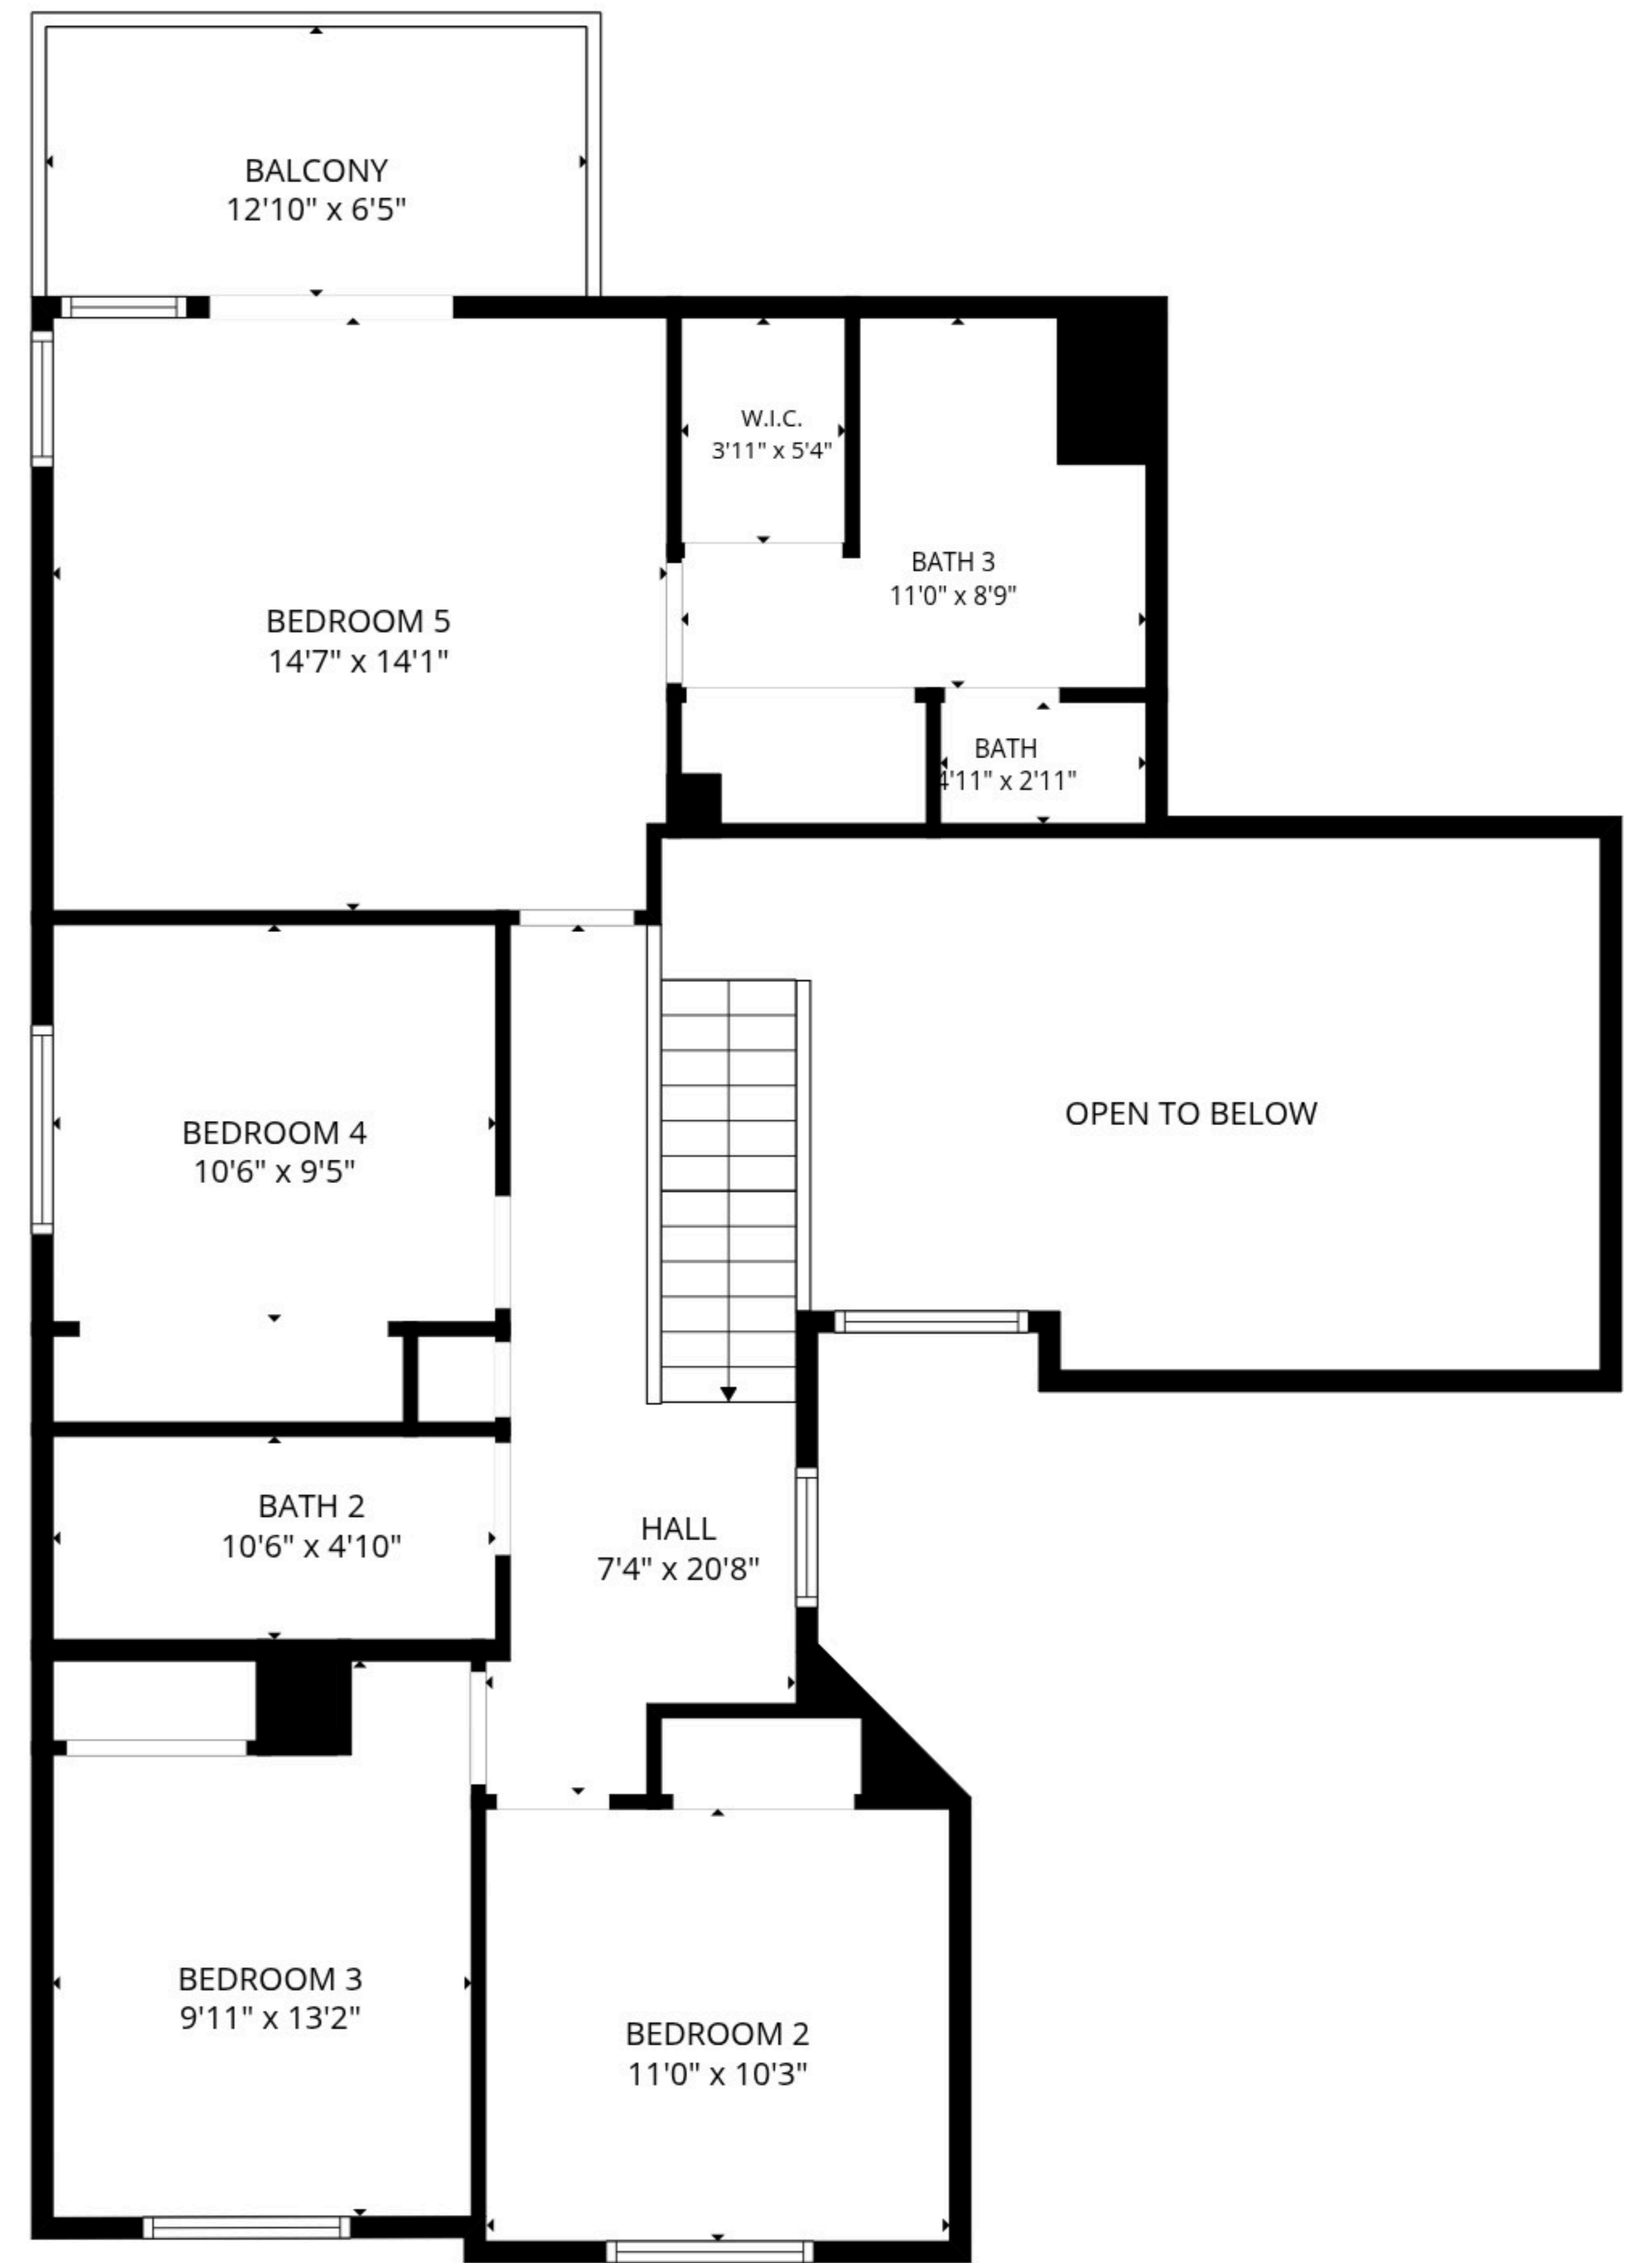

Total GLA: 2097 sq. ft | Total: 3813 sq. ft
 1st floor: 1095 sq. ft (Excluded areas 1634 sq. ft)
 2nd floor: 1002 sq. ft (Excluded areas 345 sq. ft)

Total GLA: 2097 sq. ft | Total: 3813 sq. ft
 1st floor: 1095 sq. ft (Excluded areas 1634 sq. ft)
 2nd floor: 1002 sq. ft (Excluded areas 345 sq. ft)

1st floor

2nd floor

Total GLA: 2097 sq. ft | Total: 3813 sq. ft
 1st floor: 1095 sq. ft (Excluded areas 1634 sq. ft)
 2nd floor: 1002 sq. ft (Excluded areas 345 sq. ft)