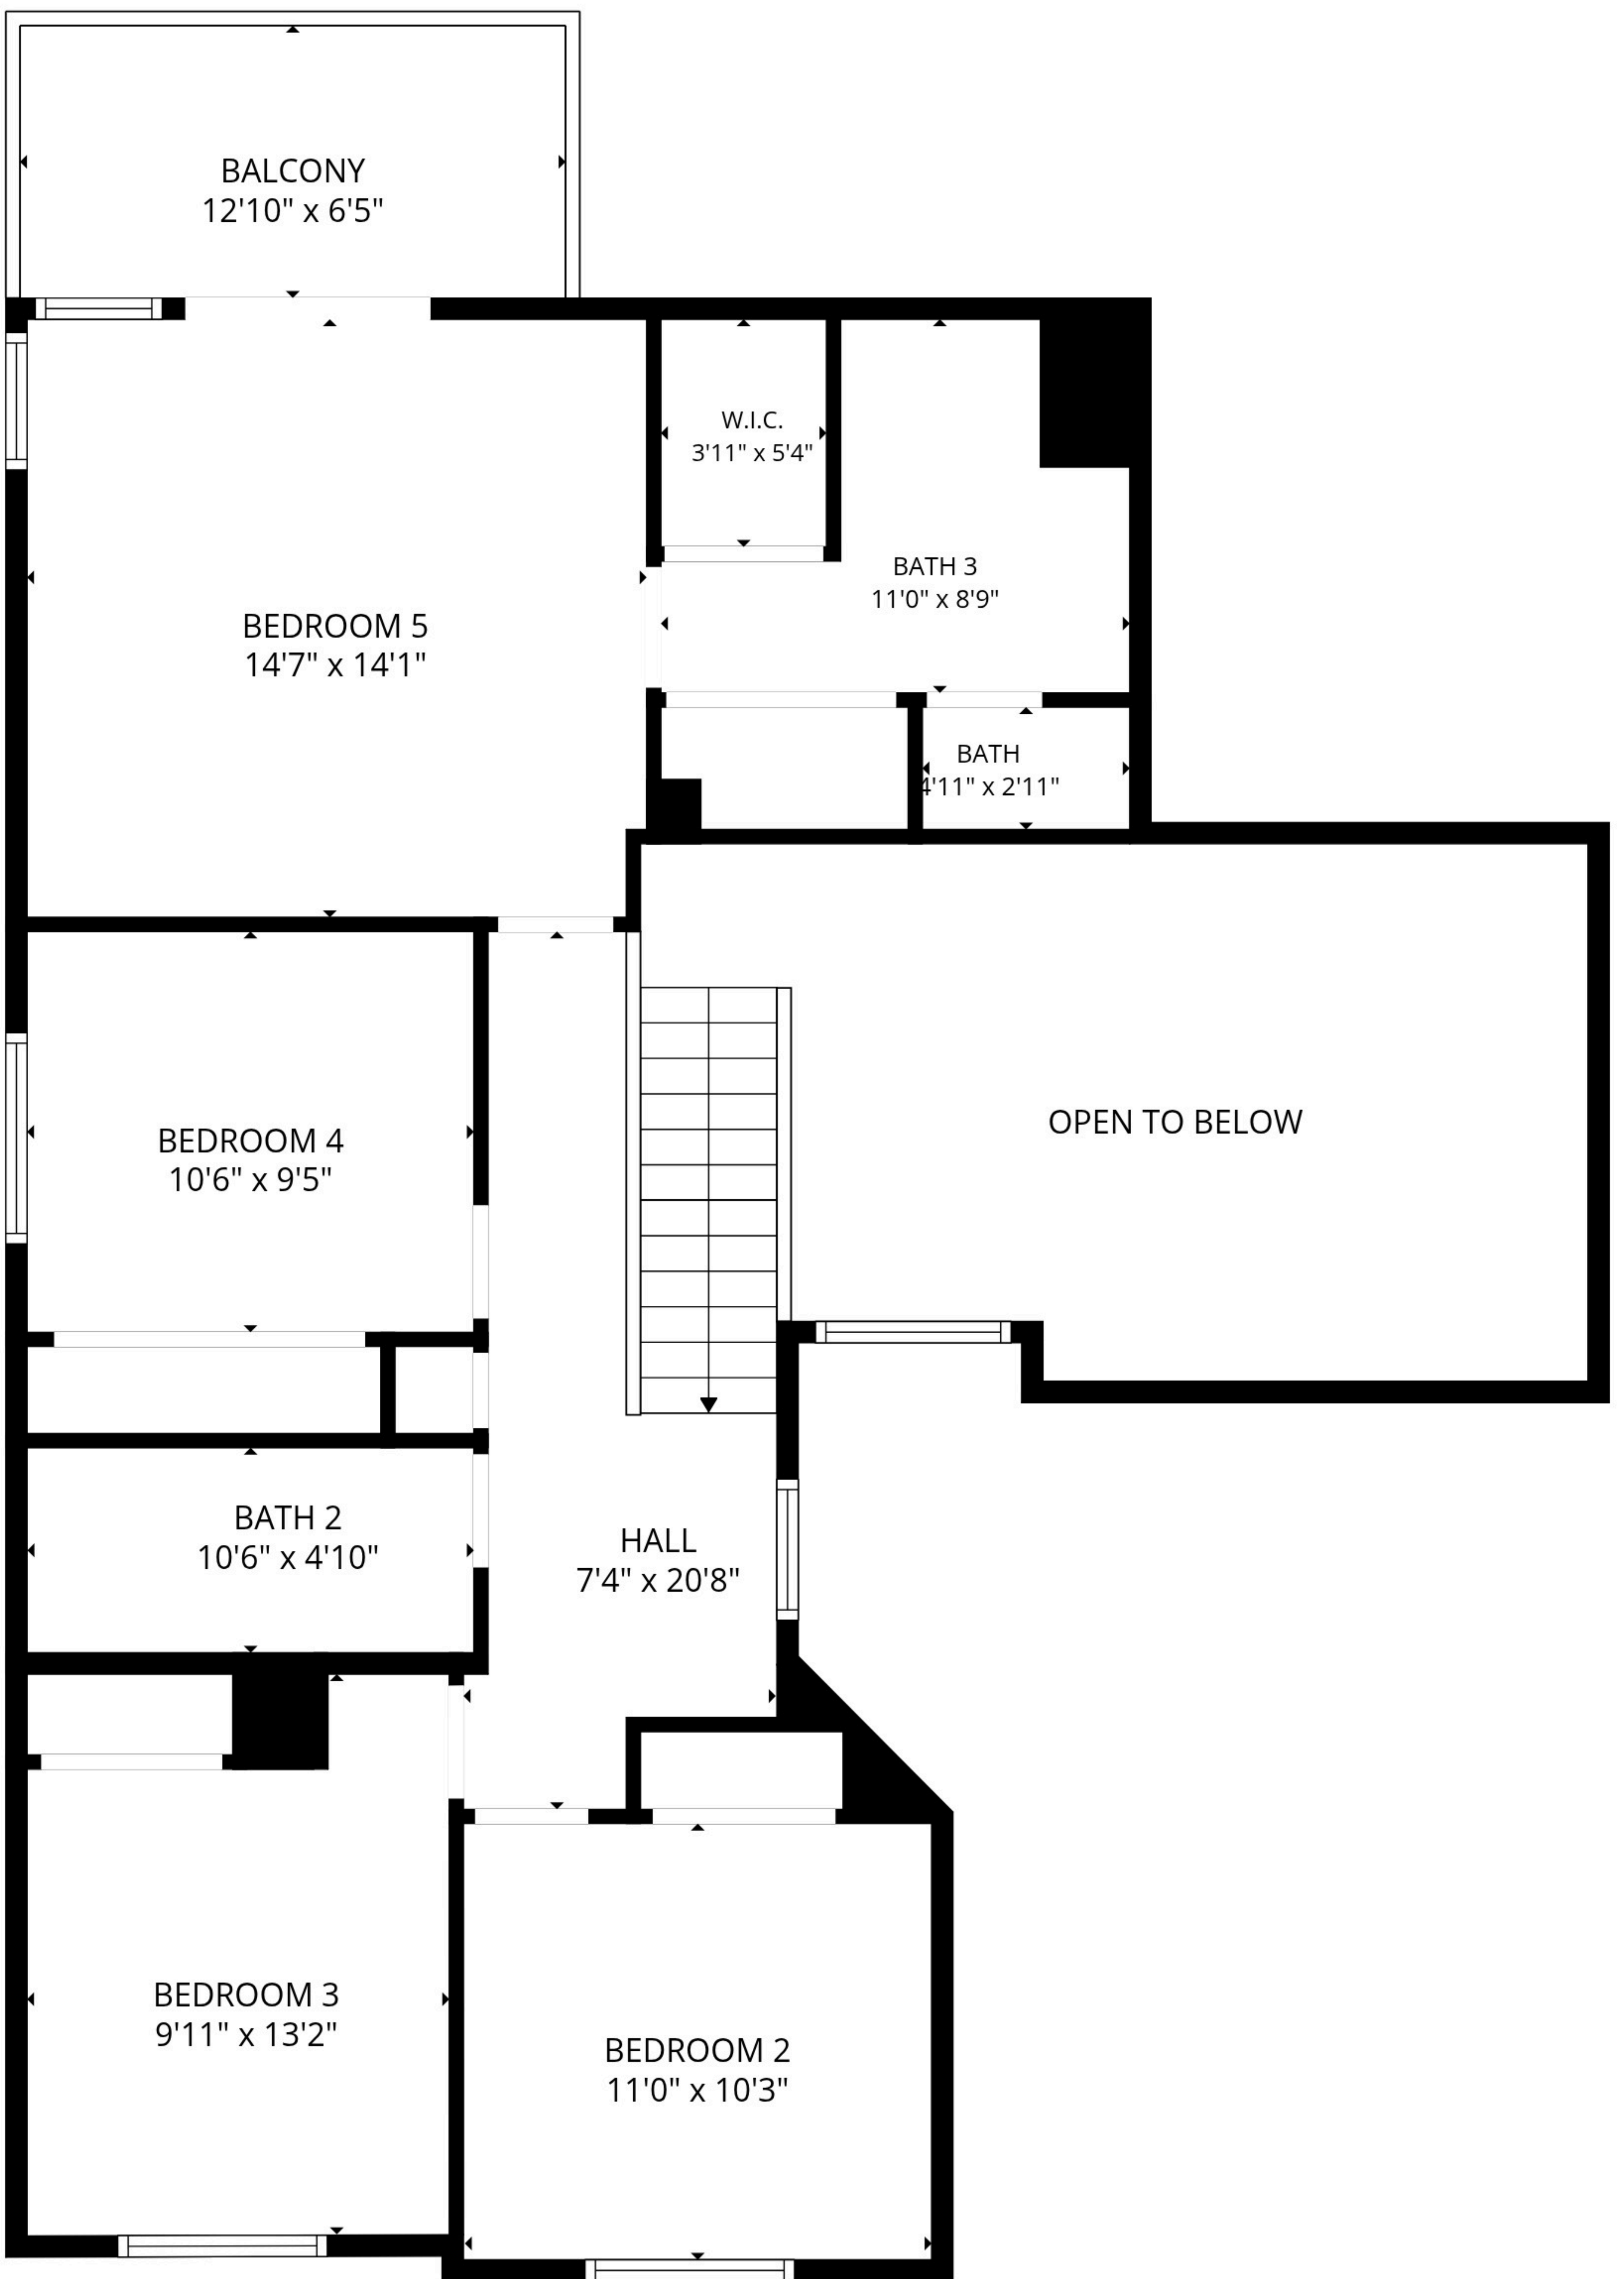

Total GLA: 2097 sq. ft | Total: 3813 sq. ft
 1st floor: 1095 sq. ft (Excluded areas 1634 sq. ft)
 2nd floor: 1002 sq. ft (Excluded areas 345 sq. ft)

Total GLA: 2097 sq. ft | Total: 3813 sq. ft
 1st floor: 1095 sq. ft (Excluded areas 1634 sq. ft)
 2nd floor: 1002 sq. ft (Excluded areas 345 sq. ft)

1st floor

2nd floor

Total GLA: 2097 sq. ft | Total: 3813 sq. ft
 1st floor: 1095 sq. ft (Excluded areas 1634 sq. ft)
 2nd floor: 1002 sq. ft (Excluded areas 345 sq. ft)