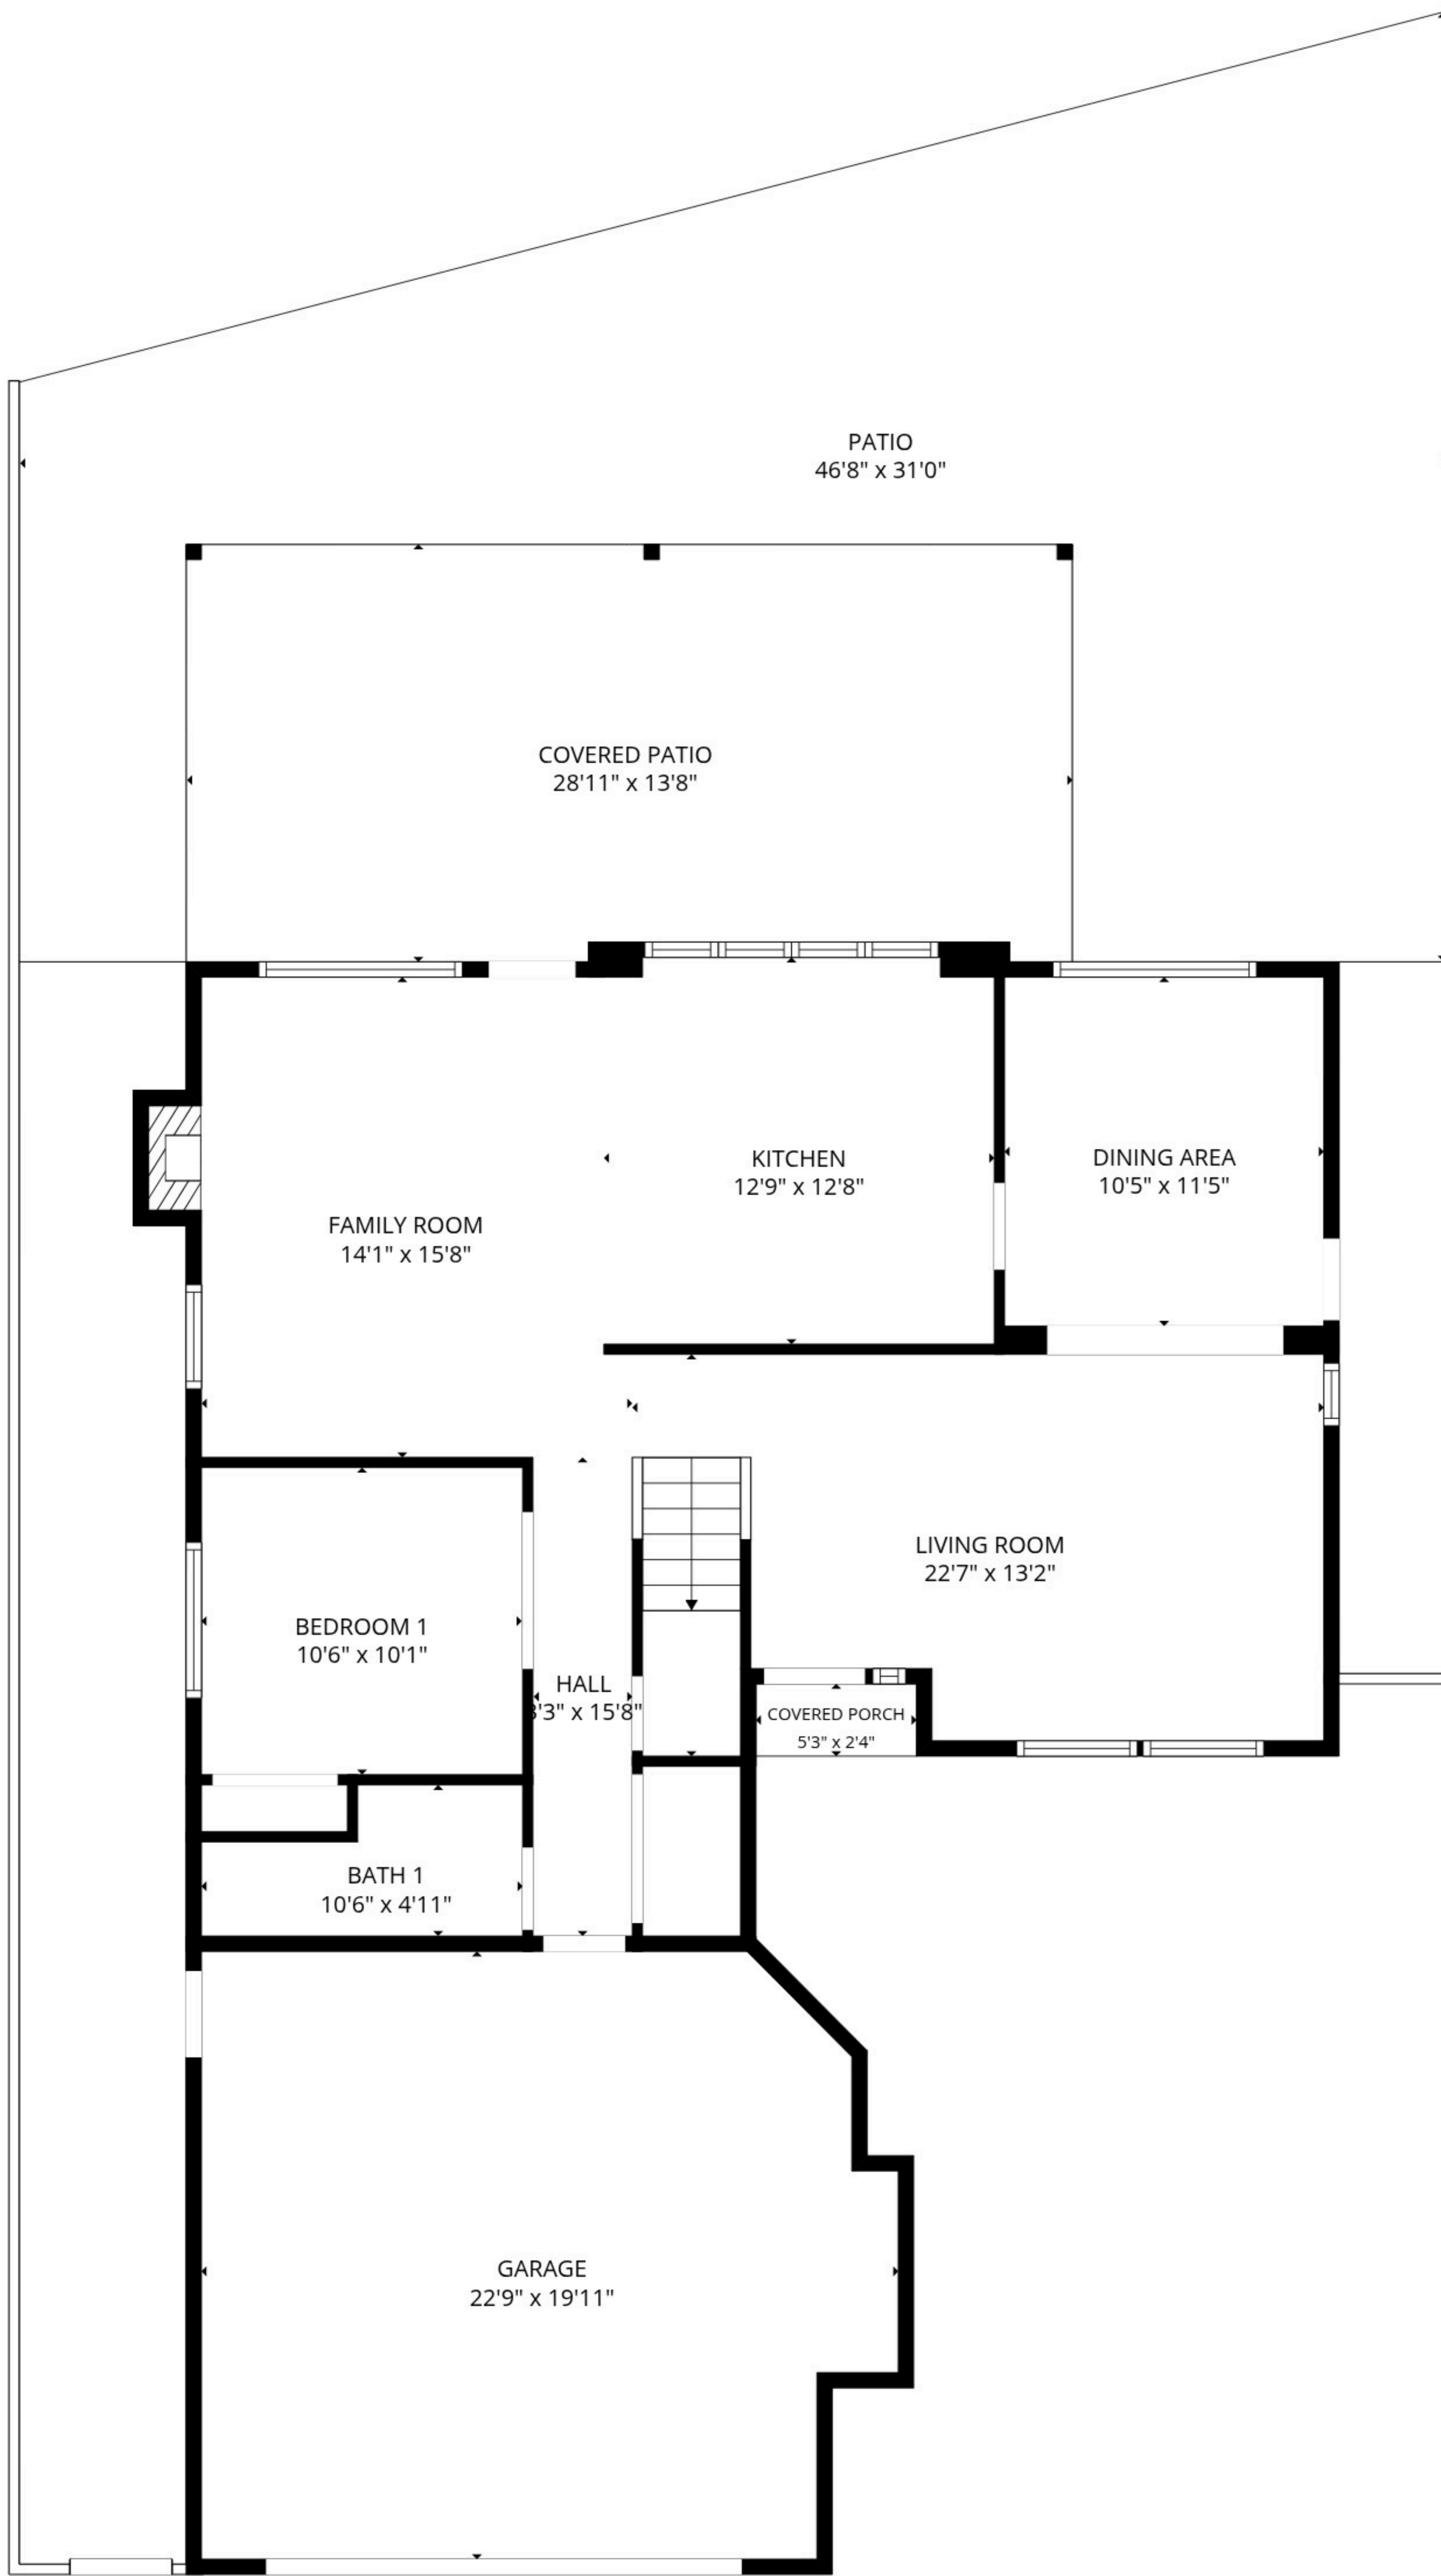

Total GLA: 2097 sq. ft | Total: 3813 sq. ft
 1st floor: 1095 sq. ft (Excluded areas 1634 sq. ft)
 2nd floor: 1002 sq. ft (Excluded areas 345 sq. ft)

Total GLA: 2097 sq. ft | Total: 3813 sq. ft
 1st floor: 1095 sq. ft (Excluded areas 1634 sq. ft)
 2nd floor: 1002 sq. ft (Excluded areas 345 sq. ft)

1st floor

2nd floor

Total GLA: 2097 sq. ft | Total: 3813 sq. ft
 1st floor: 1095 sq. ft (Excluded areas 1634 sq. ft)
 2nd floor: 1002 sq. ft (Excluded areas 345 sq. ft)